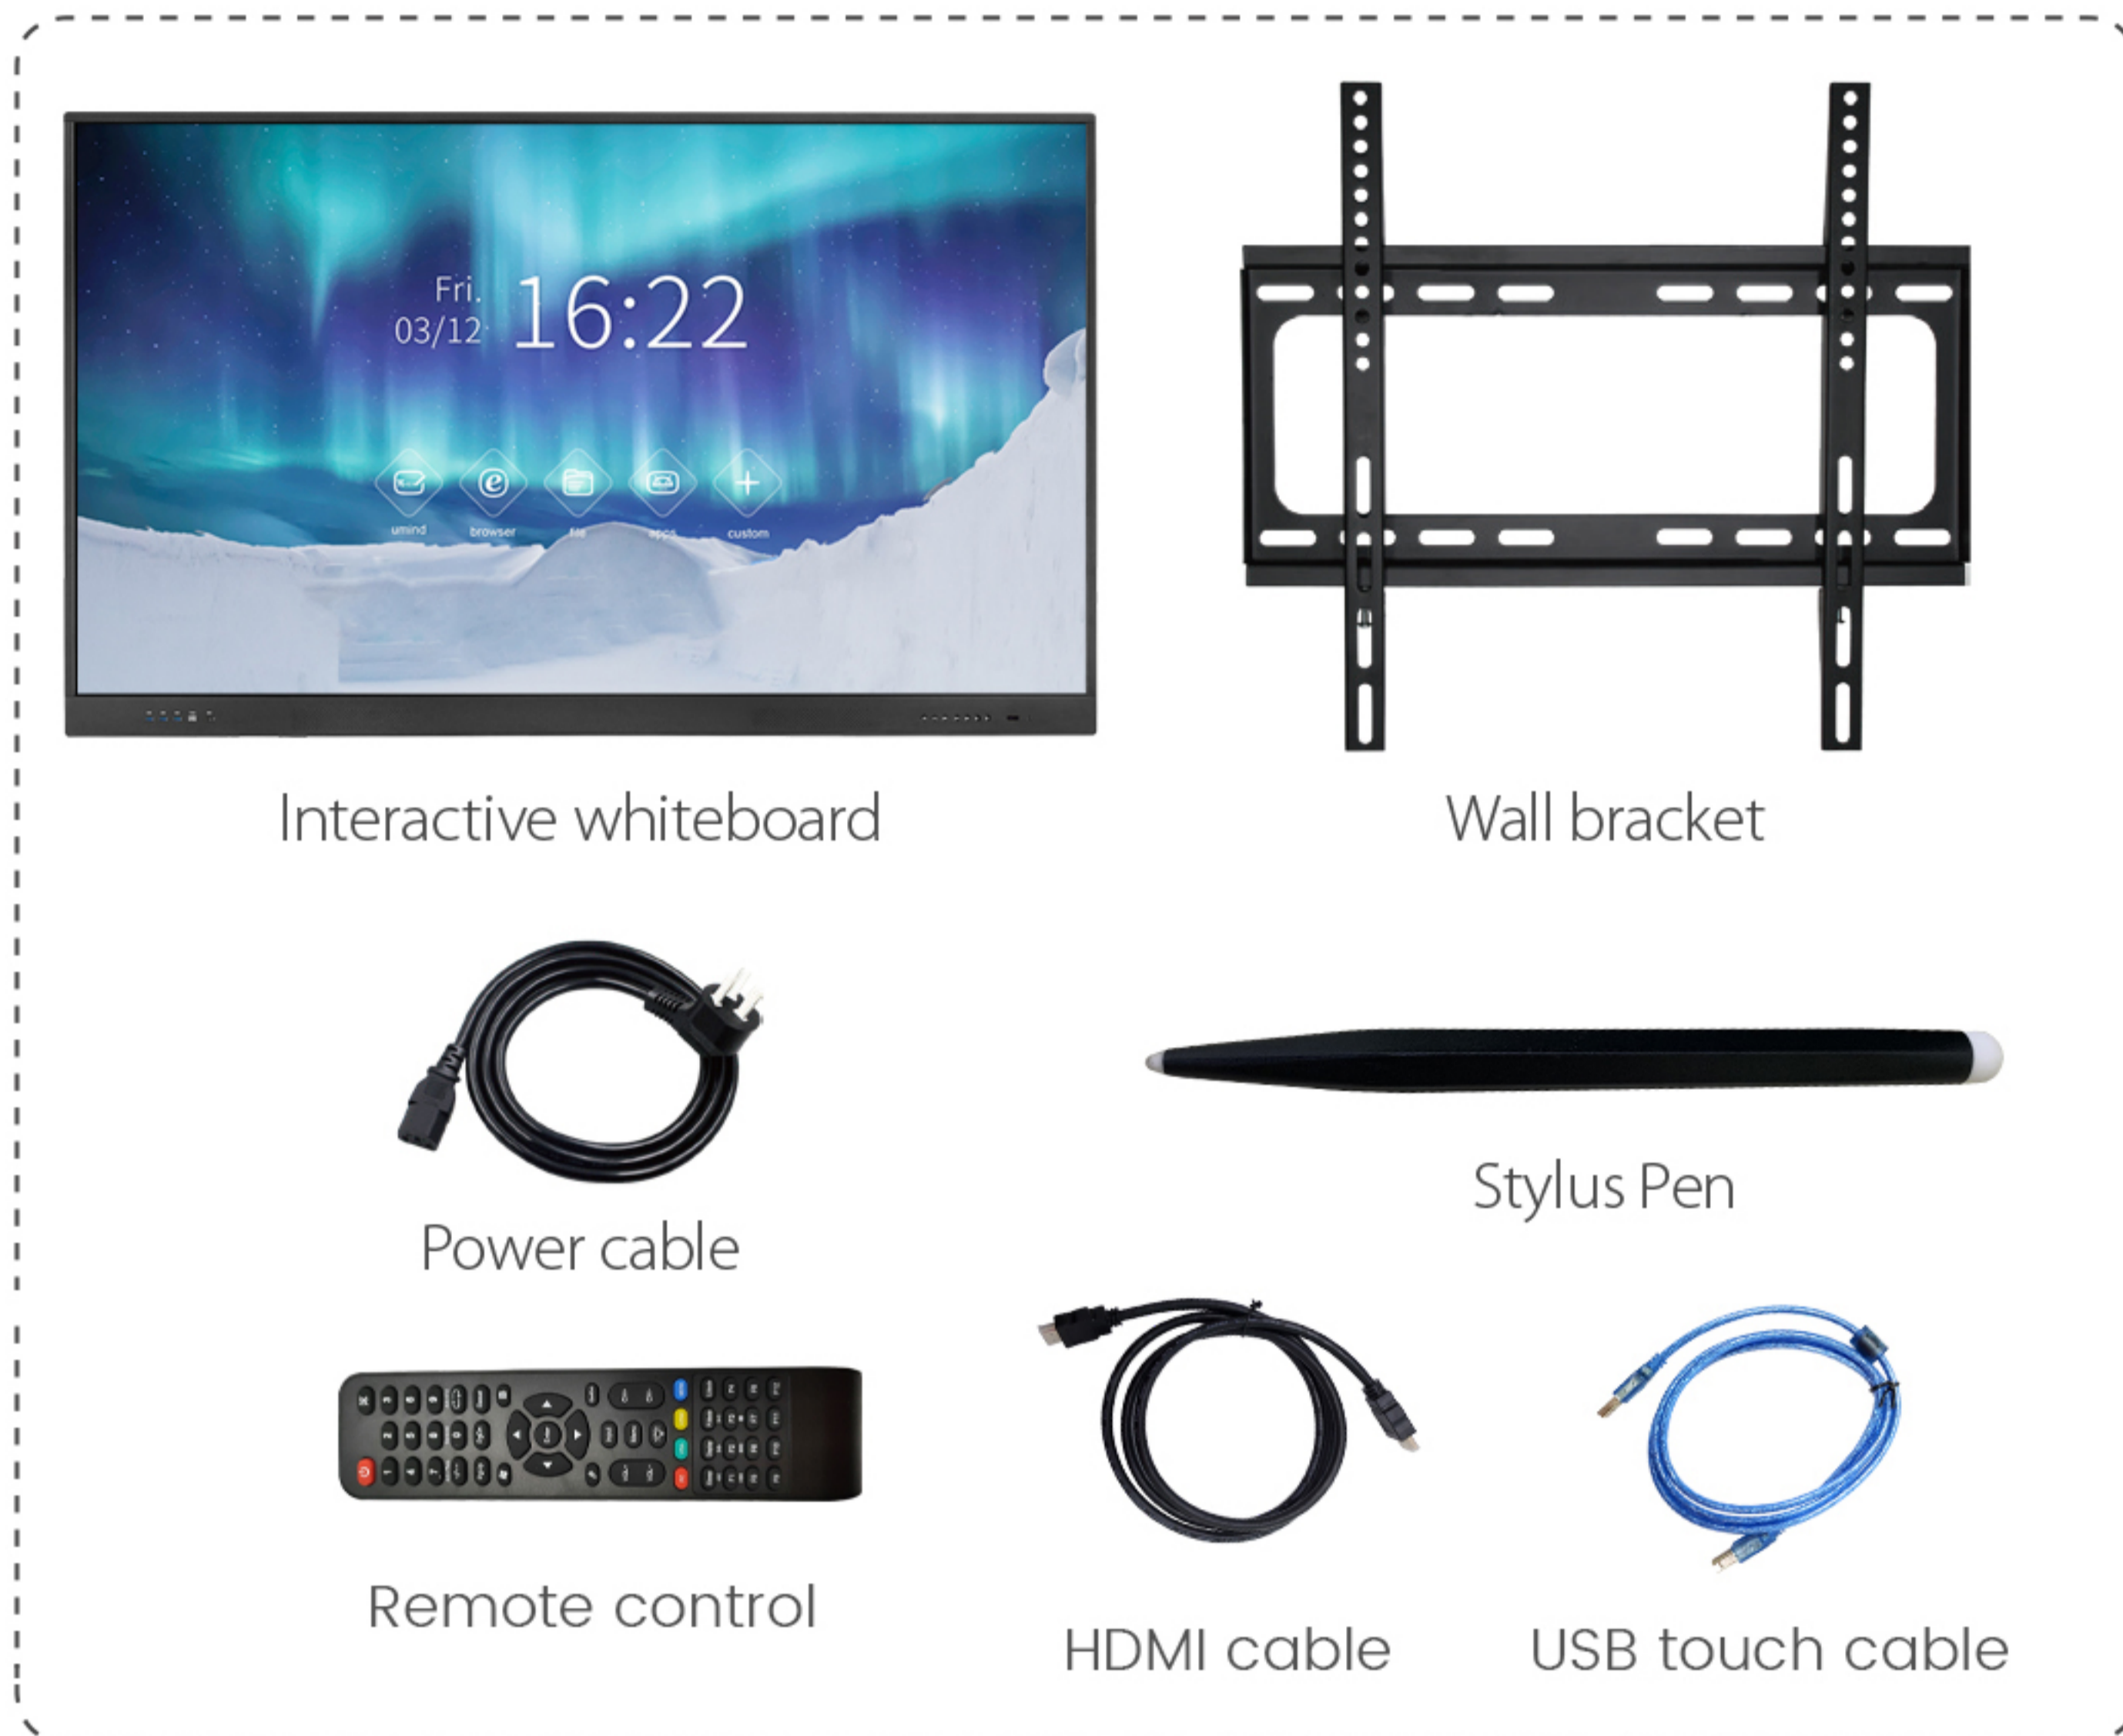

Power Consumption	Maximun< 290W Eco<75W	Maximun< 420W Eco<75W	Maximun< 500W Eco<75W
Accessories			
Accessories	WIFI antenna ; No ink pen , Remote control , 1.5m power cord , 1.5m HDMI cable 1.5m USB touch cable ; wall mount kit		

Standard Package