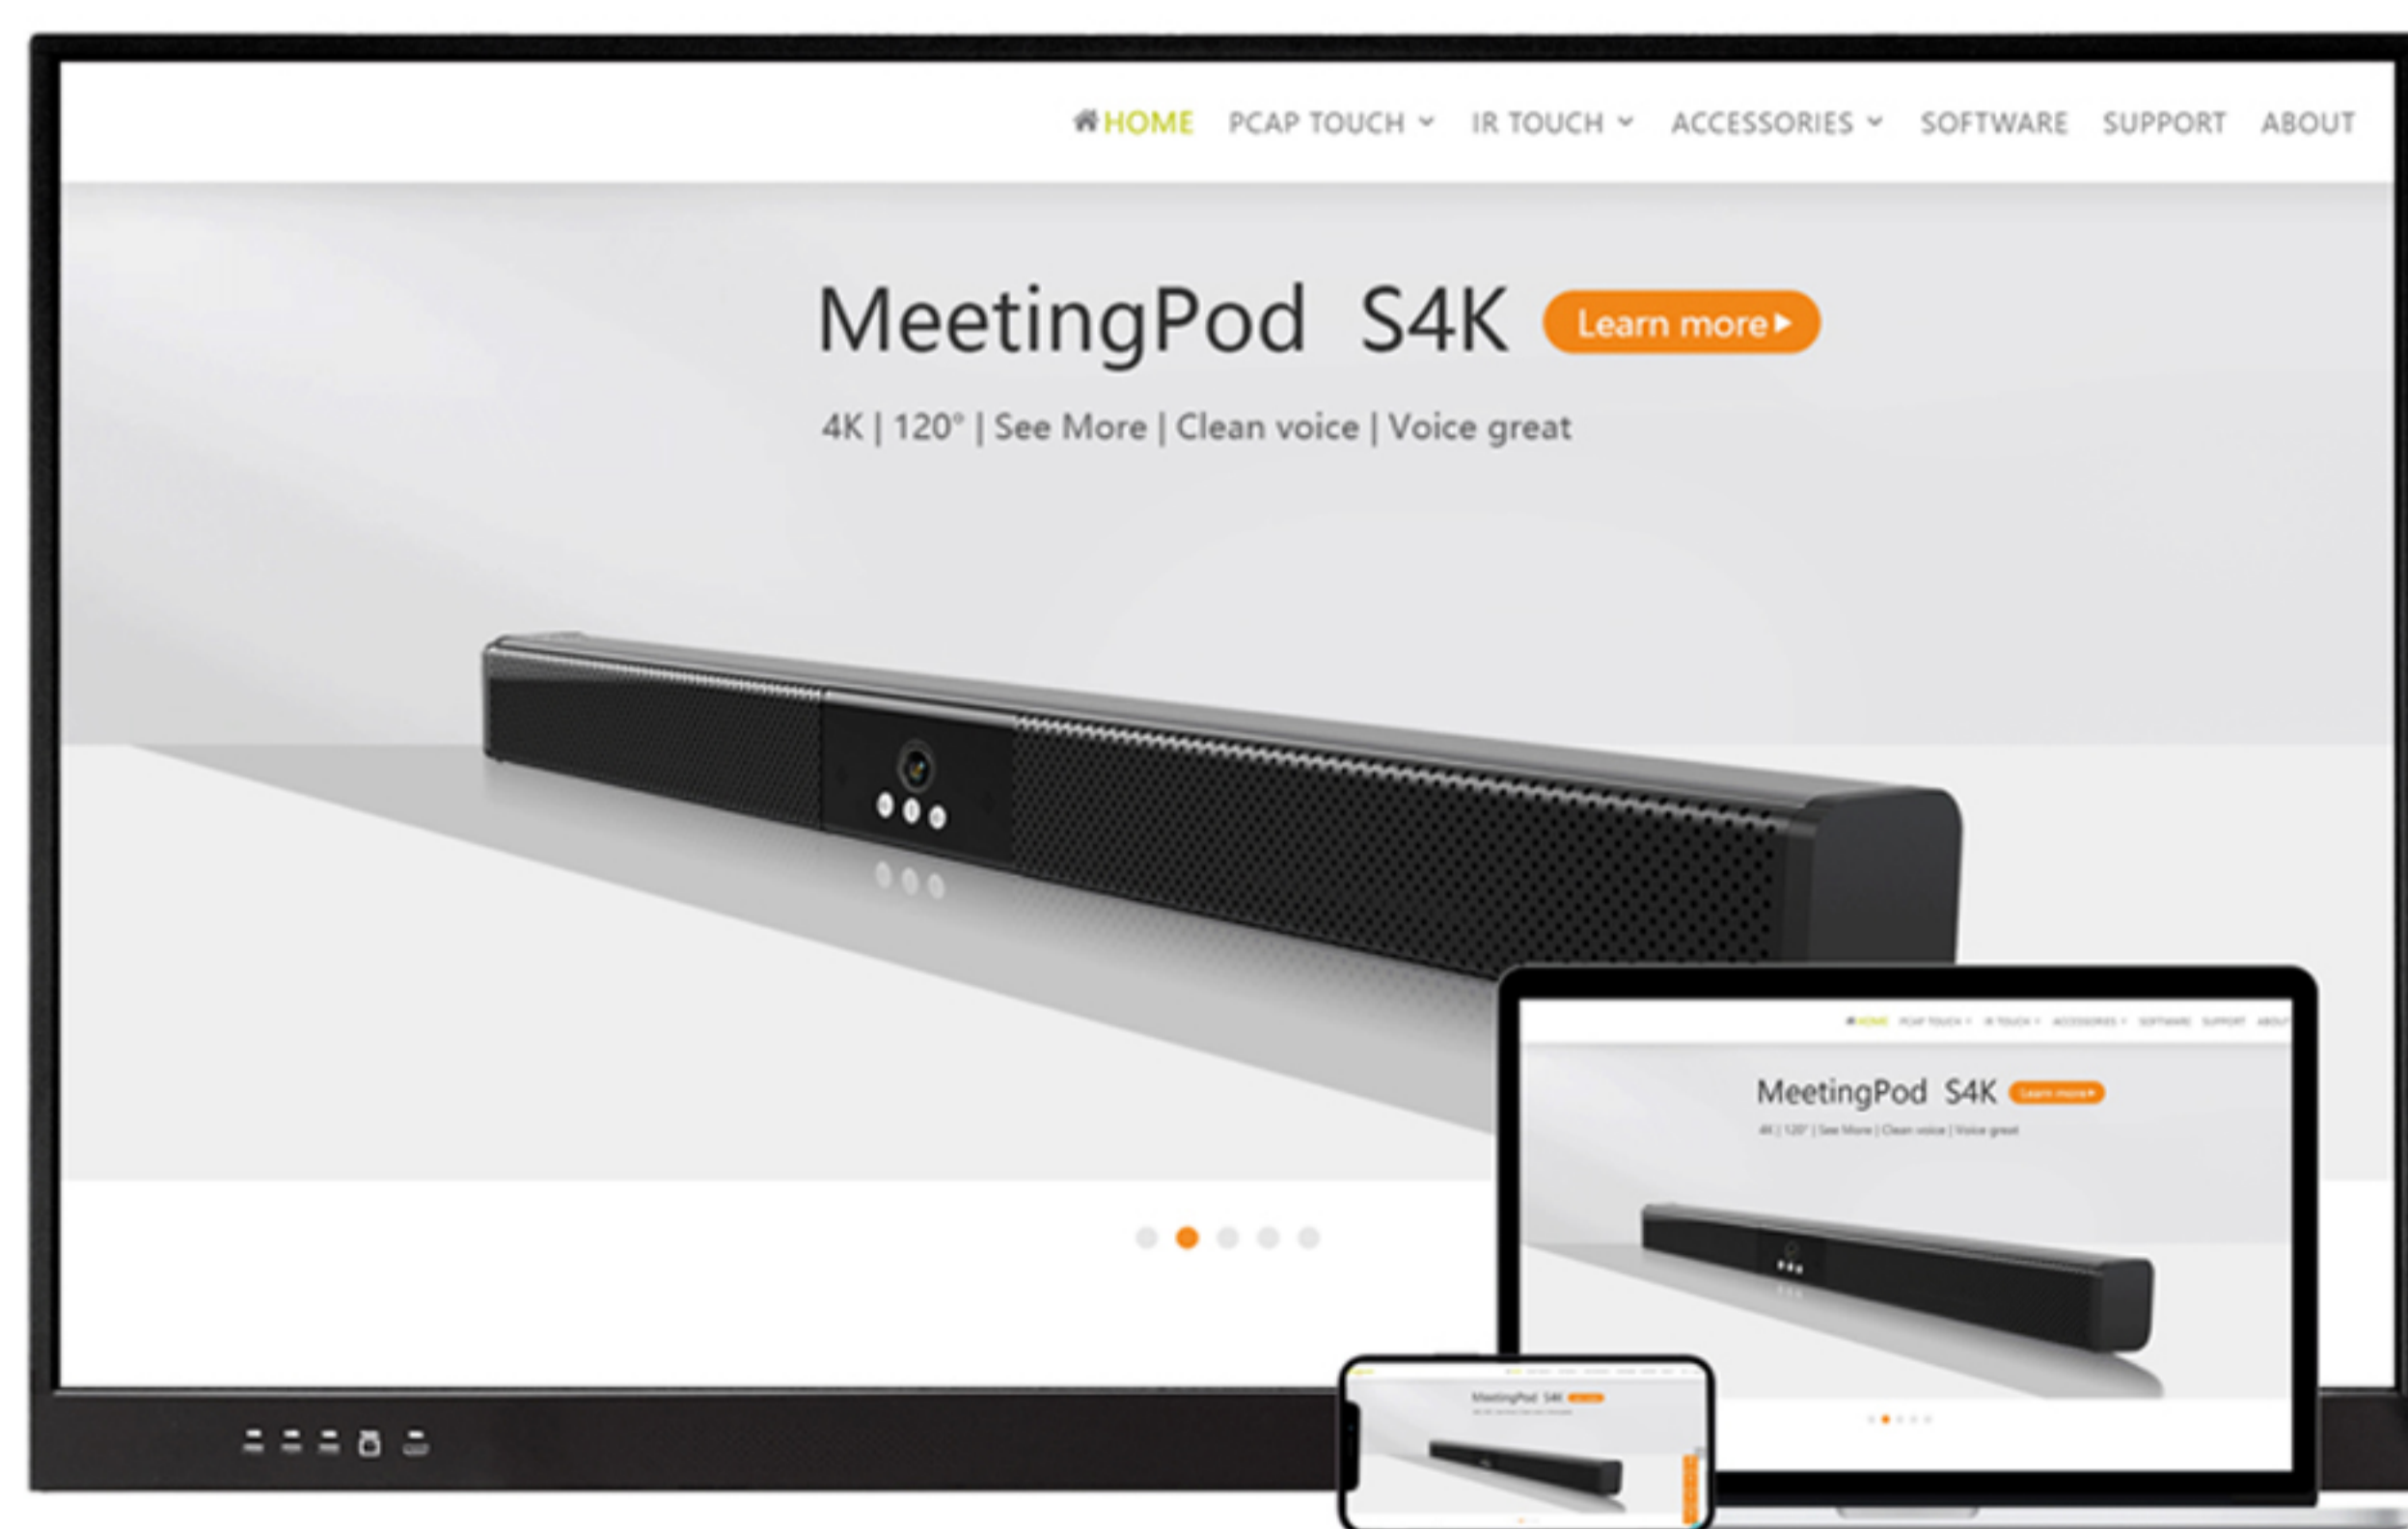

Real Time Collaboration

Simple connection with all phones, tablets and computers